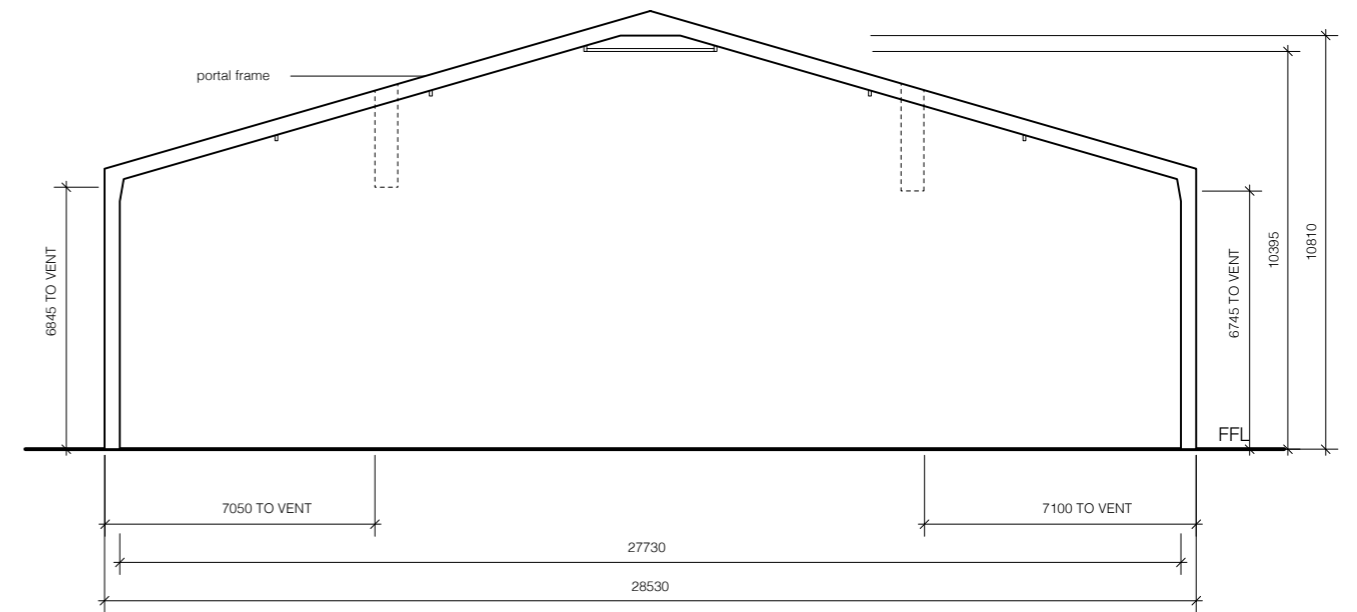

PLAN AT 1:100

NOTE:

Heat detectors in Studios 1, 2, 3, 4
77 degrees C maximum heat
All hanging lights are adjustable and
removable 400 watt Metal Halides.
Grid lines 1000mm symmetrical

For any Fire compliance information
ring Laurie Christiansen Services LTD
on 09 529 9333 mob: 027235550
For further electrical information ring
Barry Cleal 0274 980 896