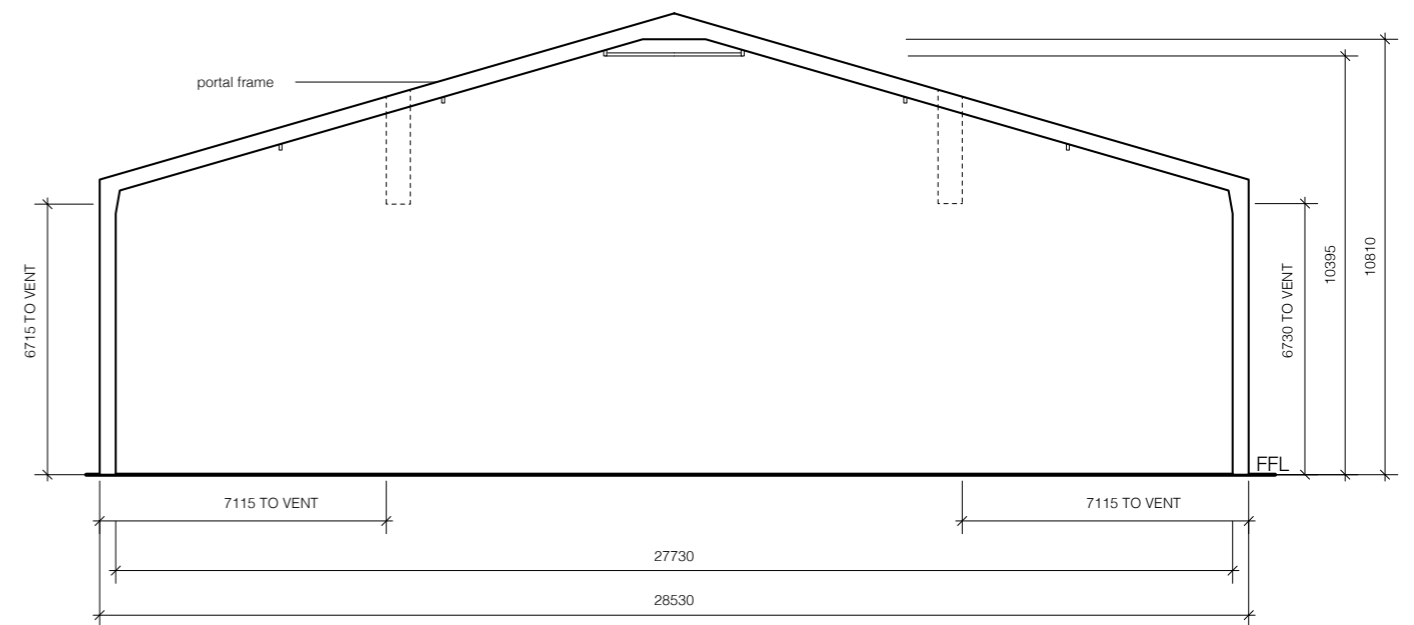

NOTE:

Heat detectors in Studios 1, 2, 3, 4
77 degrees C maximum heat
All hanging lights are adjustable and
removable 400 watt Metal Halides.

For any Fire compliance information
ring Laurie Christiansen Services LTD
on 09 529 9333 mob: 027235550
For further electrical information ring
Barry Cleal 0274 980 896