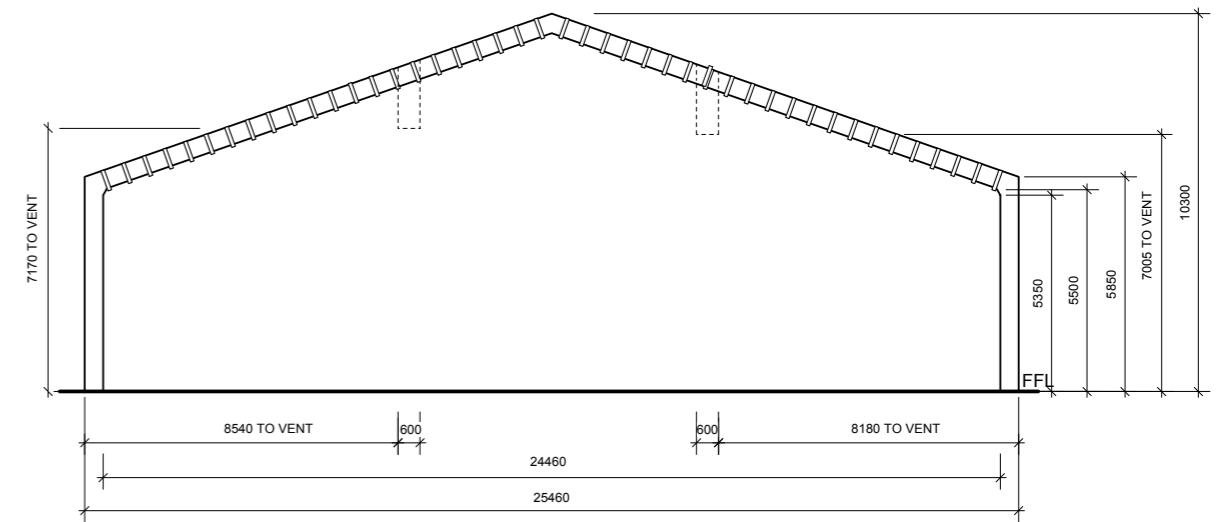

NOTE:

Heat detectors in Studios 1, 2, 3, 4
77 degrees C maximum heat
All hanging lights are adjustable and
removable 400 watt Metal Halides.
Grid lines 1000mm symmetrical

For any Fire compliance information
ring Laurie Christiansen Services LTD
on 09 529 9333 mob: 027235550
For further electrical information ring
Barry Cleal 0274 980 896

SECTION 1:100